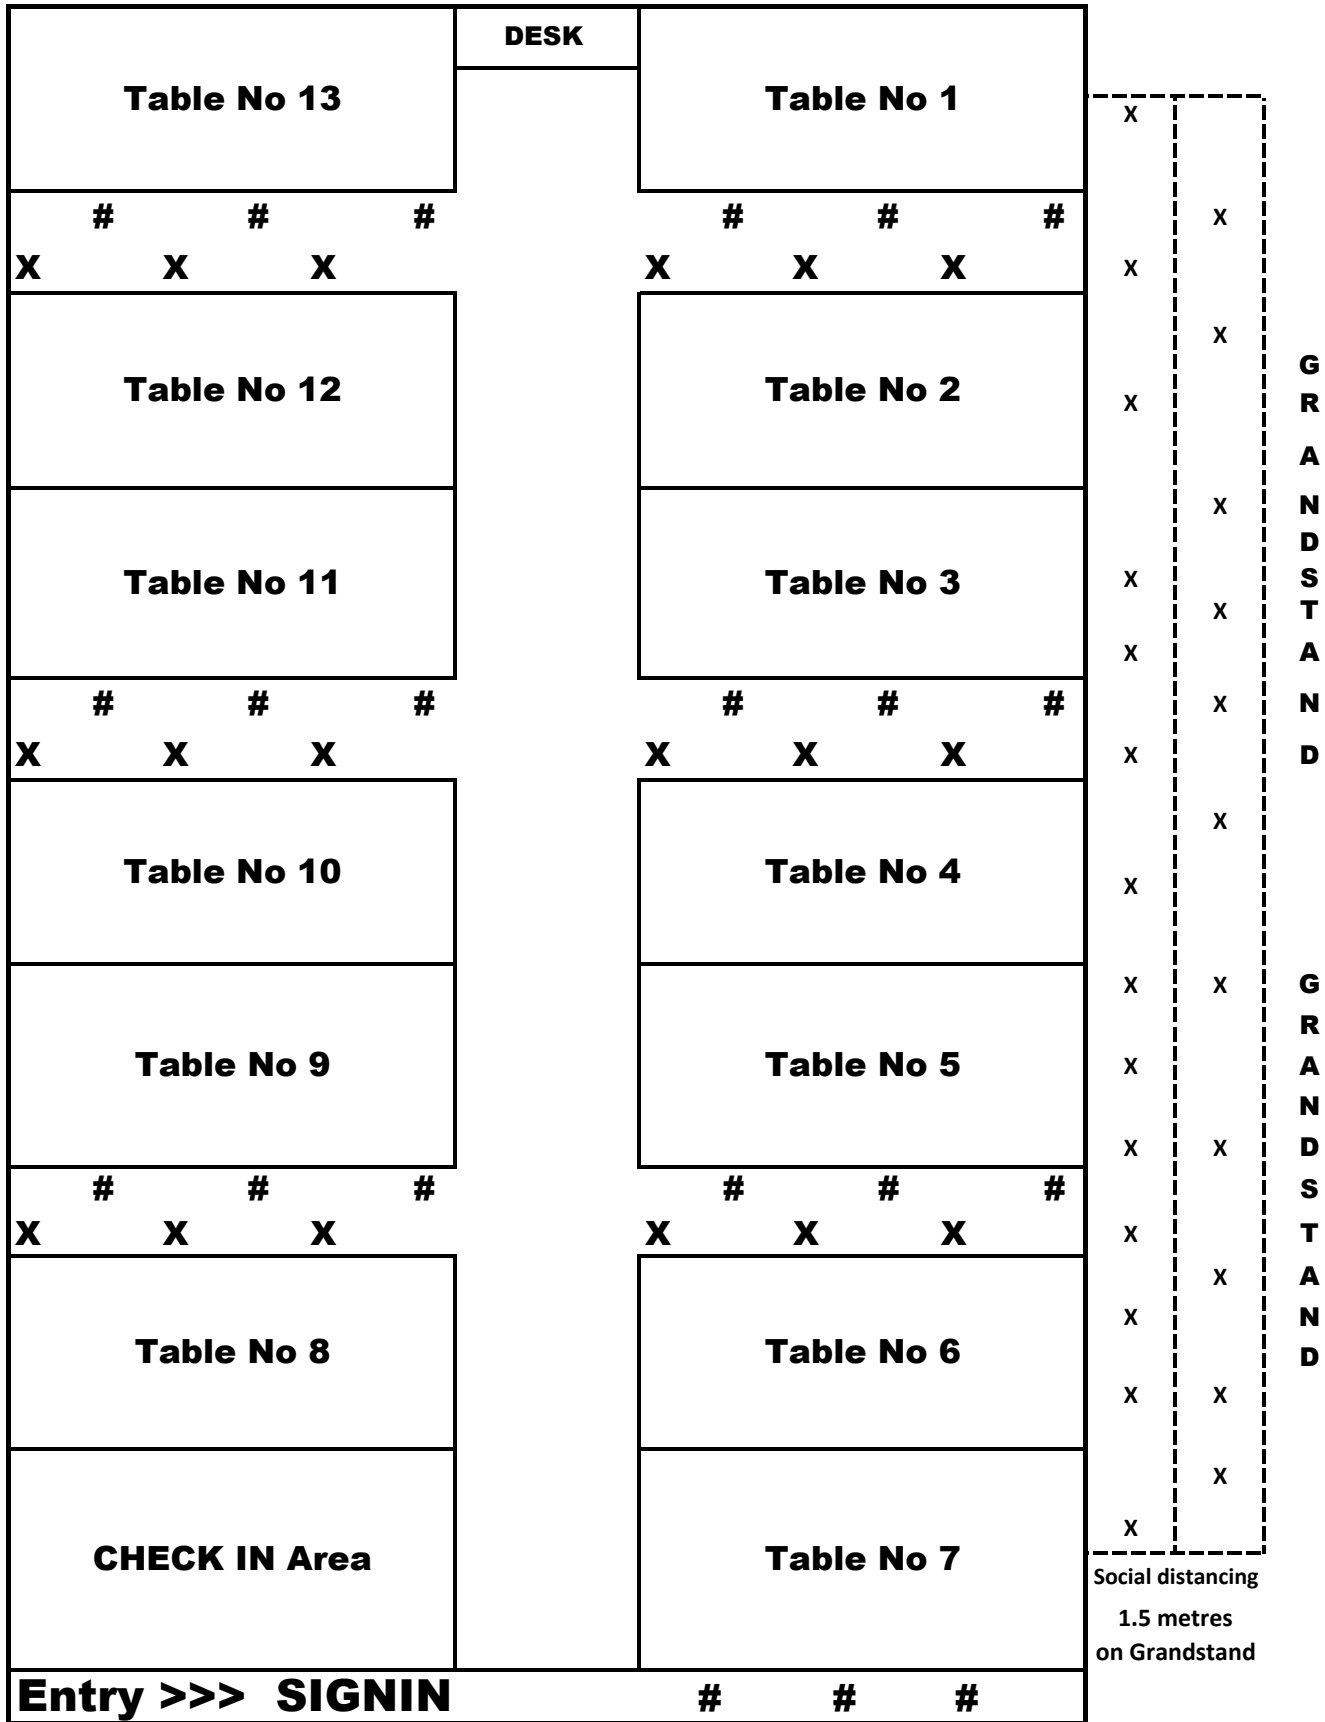

STORE ROOM

X and # ARE MARKING OF CHAIRS. Each chair is set 1.5metres distancing.
Chairs are to be shared, only 3 chair per table **Please do not move the Chairs.**
 The Centre isile will be kept clear at all times for EGRES.